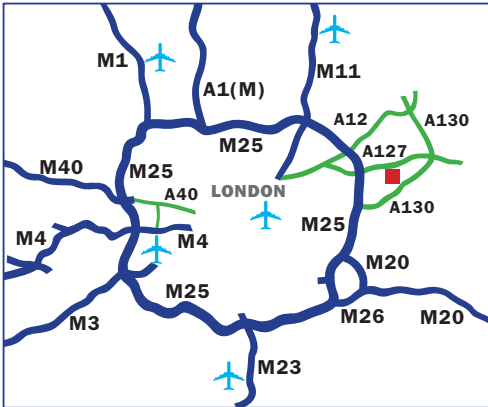

Directions to Gas Logic BASILDON TRAINING & ASSESSMENT CENTRE

Gas Logic Limited
LONDON EAST CENTRE: Victoria House, Hemmells, Laindon North, Essex SS15 6ED
Telephone: 0845 845 7222 **Facsimile:** 0845 845 7333
Web: www.gaslogic.com **Email:** enquiries@gaslogic.com

BY TRAIN (from Liverpool Street/Southend)

On exiting Laindon Station bare right towards High Road. Turn right at High Road, passing Durham Road, Aston Road, Somerset Road, New Century Road, Worthing Road, on your left. On reaching roundabout at the junction of the B148 (W. Mayne), carry on ahead onto High Street. Passing Victoria Road, Compton Walk, Roberts Road & King Edward Terrace on your left until you reach Hemmells. Turn left into Hemmells, follow the road round to your right, passing Archer Road & Newlands End on your left. Gas Logic is on your right hand side at the next corner. 30 minutes walk.

BY CAR - Directions from M25 (Junction 29)

On exiting Junction 29, join the A127 signposted towards Basildon & Southend. On approaching the "Fortune of War Roundabout", turn left into High Road (North), take the next right into Willowfield. After crossing over the A127, at the "T" junction of High Road, turn left. Pass Holst Avenue on your left, then take the next right into Hemmells, and follow the road round to your right, passing Archer Road and Newlands End on your left. Gas Logic is on your right hand side at the next corner.

BY CAR - Directions from A127 (Basildon)

Approaching from the direction of the A127 (Southend Arterial Road) turn left at the "Fortune of War Roundabout" into High Road. Pass Holst Avenue on your left, then take the next right into Hemmells, and follow the road round to your right, passing Archer Road and Newlands End on your left. Gas Logic is on your right hand side at the next corner.