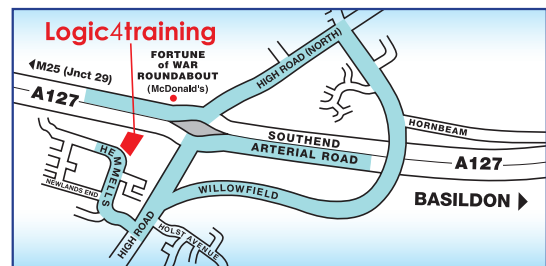

Web: www.logic4training.co.uk **Email:** enquiries@logic4training.co.uk

BY TRAIN (from Liverpool Street/Southend)

On exiting Laindon Station bare right towards High Road. Turn right at High Road, passing Durham Road, Aston Road, Somerset Road, New Century Road, Worthing Road, on your left. On reaching roundabout at the junction of the B148 (W. Mayne), carry on ahead onto High Street. Passing Victoria Road, Compton Walk, Roberts Road & King Edward Terrace on your left until you reach Hemmells. Turn left into Hemmells, follow the road round to your right, passing Archer Road & Newlands End on your left. **Logic4training** is on your right hand side at the next corner.

30 minutes walk.

BY CAR - Directions from M25 (Junction 29)

On exiting Junction 29, join the A127 signposted towards Basildon & Southend.

On approaching the "Fortune of War Roundabout", turn left by McDonald's into High Road (North), take the next right into Willowfield. After crossing over the A127, at the "T" junction of High Road, turn left. Pass Holst Avenue on your left, then take the next right into Hemmells, and follow the road round to your right, passing Archer Road and Newlands End on your left. **Logic4training** is on your right hand side at the next corner.

BY CAR - Directions from A127 (Basildon)

Approaching from the direction of the A127 (Southend Arterial Road) turn left at the "Fortune of War Roundabout" into High Road. Pass Holst Avenue on your left, then take the next right into Hemmells, and follow the road round to your right, passing Archer Road and Newlands End on your left. **Logic4training** is on your right hand side at the next corner.