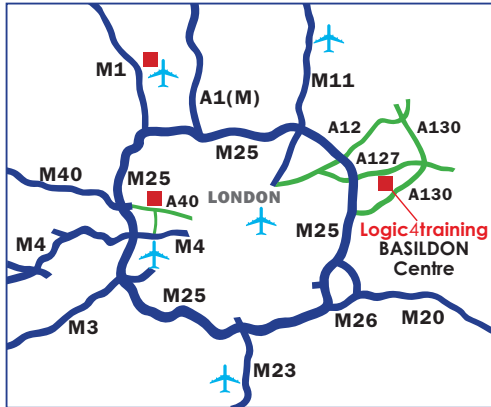

Directions to Logic4training BASILDON TRAINING & ASSESSMENT CENTRE

Logic4training

LONDON EAST CENTRE: Victoria House, Hemmells, Laindon North, Basildon, Essex SS15 6ED

Telephone: 0845 845 7222 **Facsimile:** 0845 845 7333

Web: www.logic4training.co.uk **Email:** enquiries@logic4training.co.uk

BY TRAIN (from Liverpool Street/Southend)

On exiting Laindon Station bare right towards High Road. Turn right at High Road, passing Durham Road, Aston Road, Somerset Road, New Century Road, Worthing Road, on your left. On reaching roundabout at the junction of the B148 (W. Mayne), carry on ahead onto High Street. Passing Victoria Road, Compton Walk, Roberts Road & King Edward Terrace on your left until you reach Hemmells. Turn left into Hemmells, follow the road round to your right, passing Archer Road & Newlands End on your left. **Logic4training** is on your right hand side at the next corner.

30 minutes walk.

BY CAR - Directions from M25 (Junction 29)

On exiting Junction 29, join the A127 signposted towards Basildon & Southend.

On approaching the "Fortune of War Roundabout", turn left by McDonald's into High Road (North), take the next right into Willowfield. After crossing over the A127, at the "T" junction of High Road, turn left. Pass Holst Avenue on your left, then take the next right into Hemmells, and follow the road round to your right, passing Archer Road and Newlands End on your left. **Logic4training** is on your right hand side at the next corner.

BY CAR - Directions from A127 (Basildon)

Approaching from the direction of the A127 (Southend Arterial Road) turn left at the "Fortune of War Roundabout" into High Road. Pass Holst Avenue on your left, then take the next right into Hemmells, and follow the road round to your right, passing Archer Road and Newlands End on your left. **Logic4training** is on your right hand side at the next corner.