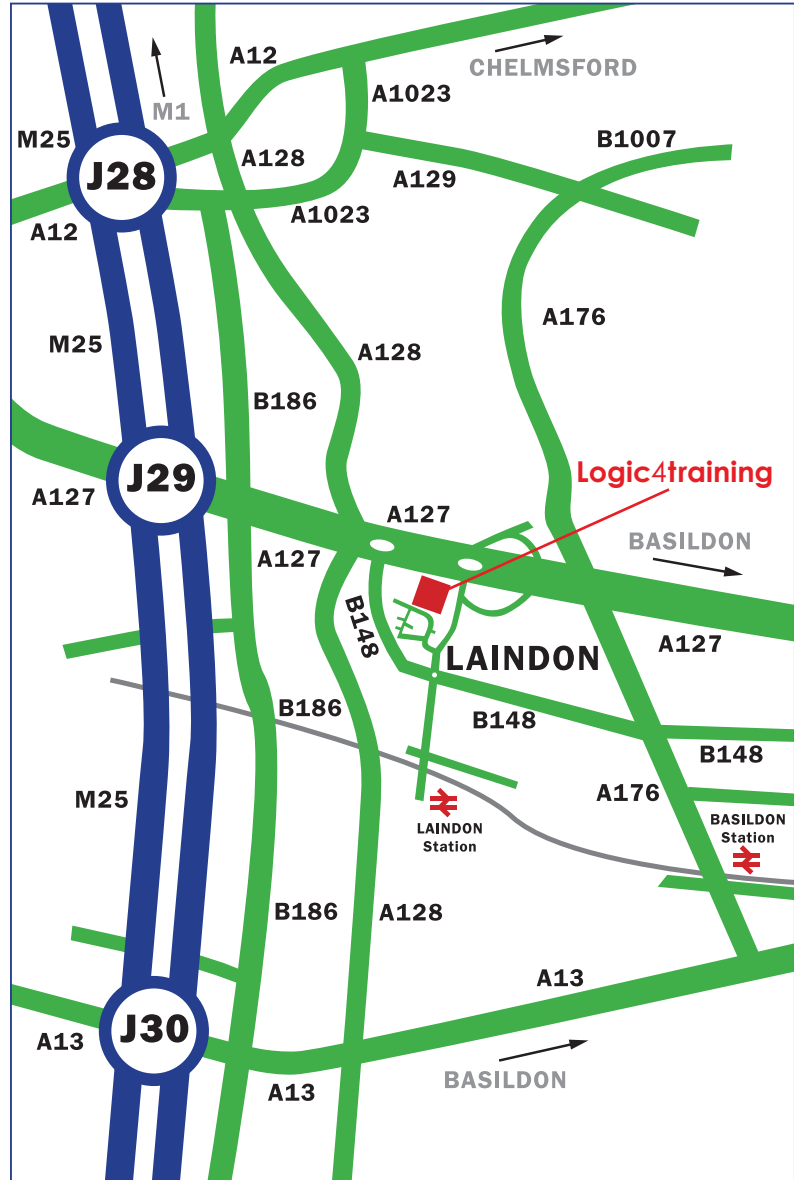

Directions to Logic4training BASILDON TRAINING & ASSESSMENT CENTRE

Logic4training

LONDON EAST CENTRE: Victoria House, Hemmells, Laindon North, Basildon, Essex SS15 6ED

Telephone: 0845 845 7222 **Facsimile:** 0845 845 7333

Web: www.logic4training.co.uk **Email:** enquiries@logic4training.co.uk

BY TRAIN (from Liverpool Street/Southend)

On exiting Laindon Station bare right towards High Road. Turn right at High Road, passing Durham Road, Aston Road, Somerset Road, New Century Road, Worthing Road, on your left. On reaching roundabout at the junction of the B148 (W. Mayne), carry on ahead onto High Street. Passing Victoria Road, Compton Walk, Roberts Road & King Edward Terrace on your left until you reach Hemmells. Turn left into Hemmells, follow the road round to your right, passing Archer Road & Newlands End on your left. **Logic4training** is on your right hand side at the next corner.

30 minutes walk.

BY CAR - Directions from M25 (Junction 29)

On exiting Junction 29, join the A127 signposted towards Basildon & Southend.

On approaching the "Fortune of War Roundabout", turn left by McDonald's into High Road (North), take the next right into Willowfield. After crossing over the A127, at the "T" junction of High Road, turn left. Pass Holst Avenue on your left, then take the next right into Hemmells, and follow the road round to your right, passing Archer Road and Newlands End on your left. **Logic4training** is on your right hand side at the next corner.

BY CAR - Directions from A127 (Basildon)

Approaching from the direction of the A127 (Southend Arterial Road) turn left at the "Fortune of War Roundabout" into High Road. Pass Holst Avenue on your left, then take the next right into Hemmells, and follow the road round to your right, passing Archer Road and Newlands End on your left. **Logic4training** is on your right hand side at the next corner.