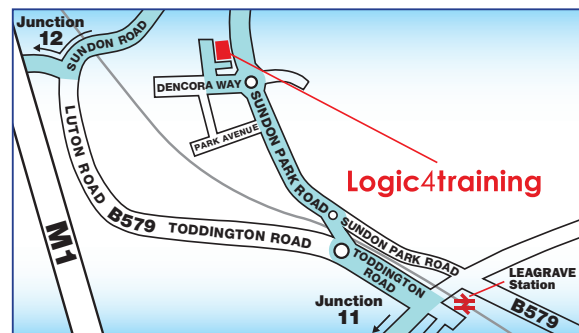

Web: www.logic4training.co.uk **Email:** enquiries@logic4training.co.uk

BY TRAIN or BUS (No.23 from Leagrave Station)

On exiting Leagrave Station bare right. Cross over Grange Avenue into Toddington Road (B579), and continue until you reach roundabout. On reaching roundabout bare right into link road leading onto Sundon Park Road. At roundabout turn left and continue for about half a mile. Dencora Way is the fifth road on your left. On entering Dencora Way take the first right into service road, and **Logic4training** is on your right. 20 minutes walk (Approx). **Bus No.23** will take you along Sundon Park Road from station to Dencora Way.

BY CAR - Directions from M1 South (Junction 11)

On exiting Junction 11, bare right signposted Luton Town Centre. Along the A505 turn first left into Stoney Gate Road, and follow until you reach roundabout. Turn left into Oakley Road until you come to a T-junction. At junction turn right into Grange Avenue and proceed towards Leagrave Station. At the Station, turn left into Toddington Road (B579), and continue until you reach roundabout. On reaching roundabout bare right into link road which will lead you onto Sundon Park Road. At roundabout turn left and continue for about half a mile. Dencora Way is the fifth road on your left. On entering Dencora Way take the first right into service road, and **Logic4training** is on your right .

BY CAR - Directions from M1 North (Junction 12)

On exiting Junction 12, join the A5120, and turn right under the M1 motorway.

Along the A5120 turn left onto the B530, and follow until you reach T-junction. Turn left onto B579 and follow until you reach the M1 (above), at bend turn left into Sundon Road. Follow road until you get to Sundon Park Road which will appear to your right hand side. At junction turn right into Sundon Park Road. Dencora Way is the second road on your right. On entering Dencora Way take the first right into service road, and **Logic4training** is on your right .