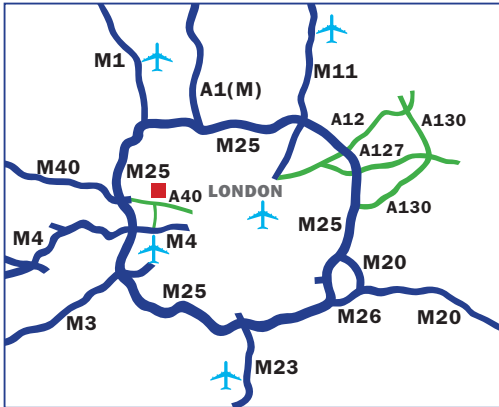

Directions to Gas Logic NORTHOLT TRAINING & ASSESSMENT CENTRE

Gas Logic Limited
LONDON WEST CENTRE: Unit 2, 1 Rowdell Road, Northolt, Middlesex UB5 5QR
Telephone: 0845 845 7222 **Facsimile:** 0845 845 7333
Web: www.gaslogic.com **Email:** enquiries@gaslogic.com

BY TRAIN

Northolt Station (Central line) is a twelve minute walk away. Turn right on exiting the station. Cross over the road at traffic lights and walk down Mandeville Road. Before the green, turn left into Ealing Road, and then immediately bear left into Belvue Road. You will find Rowdell Road is the second road on your right. Our offices are on the left hand side as you enter Rowdell Road, next to the offices of First Network.

BY CAR - Directions from M40/M25

Leave the M25 at Junction 16/1A in the direction signposted Uxbridge/London. This will take you onto the M40 then directly onto the A40. Keep on the A40 until you reach the Target Roundabout (McDonald's) via slip road, proceed ahead as if going back onto the A40, London bound. Just as you approach the slip road, keep to the left hand lane and follow signs for "Northolt Industrial Estate" & Southall.

BY CAR - Directions from A40/A312

Approach the Target Roundabout from either the A312 or A40. On reaching the roundabout proceed as if going back onto the A40, London bound. Just as you approach the slip road, keep to the left hand lane and follow signs for "Northolt Industrial Estate" & Southall.