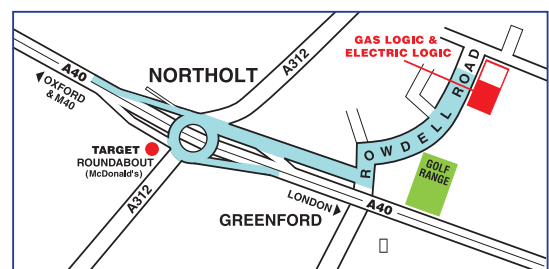

Gas Logic Limited Head Office: LONDON WEST: Unit 2, 1 Rowdell Road, Northolt, Middlesex UB5 5QR

Gas Logic Limited LONDON EAST: Victoria House, Hemmells, Laindon North, Essex SS15 6ED