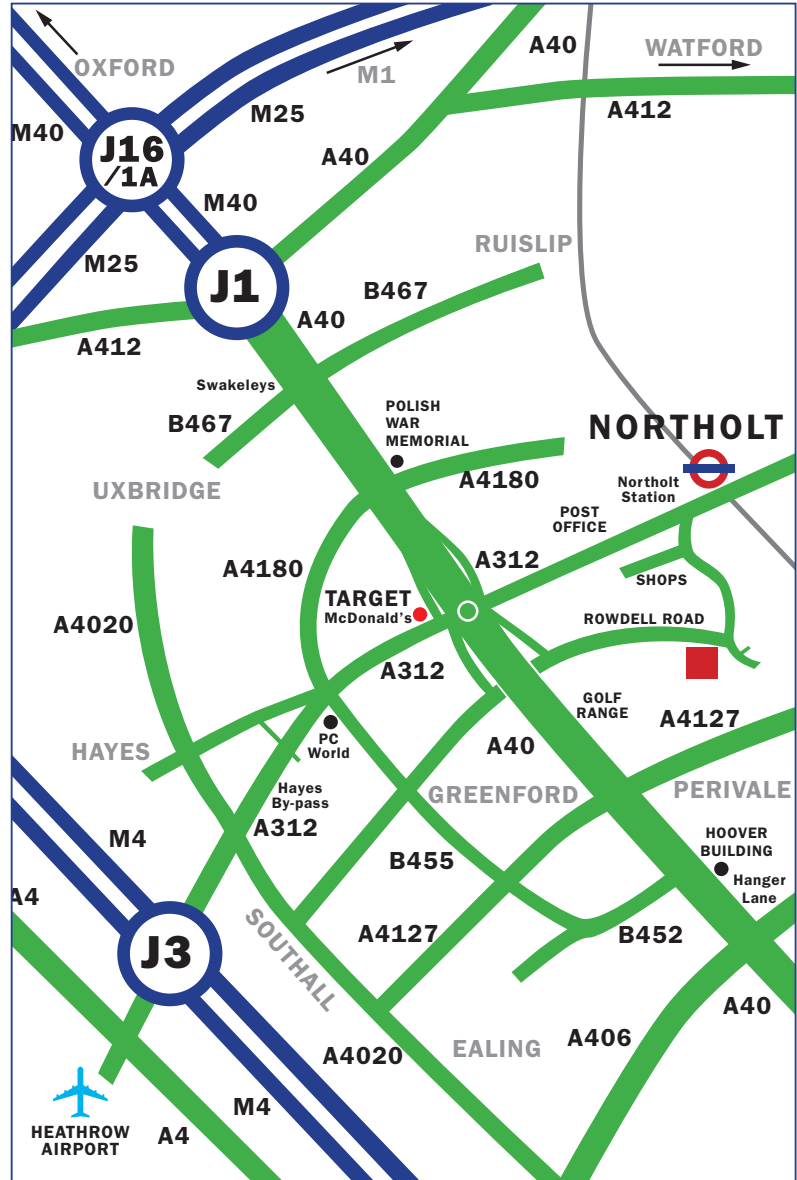

Gas Logic Limited Head Office: LONDON WEST: Unit 2, 1 Rowdell Road, Northolt, Middlesex UB5 5QR

Gas Logic Limited LONDON EAST: Victoria House, Hemmells, Laindon North, Essex SS15 6ED