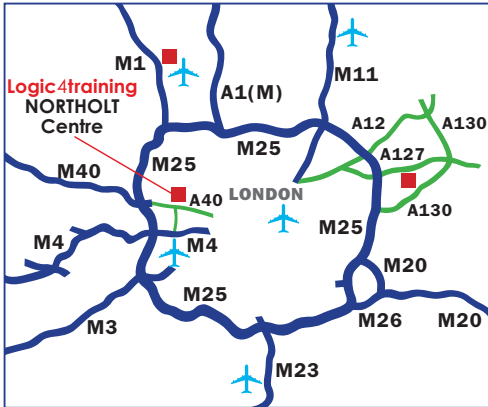

# Directions to Logic4training NORTHOLT TRAINING & ASSESSMENT CENTRE

**Logic4training**

**LONDON WEST CENTRE:** Unit 2, 1 Rowdell Road, Northolt, Middlesex UB5 5QR

**Telephone:** 0845 845 7222 **Facsimile:** 0845 845 7333

## BY TRAIN

Northolt Station (Central line) is a twelve minute walk away. Turn right on exiting the station. Cross over the road at traffic lights and walk down Mandeville Road. Before the green, turn left into Ealing Road, and then immediately bear left into Belvue Road. You will find Rowdell Road is the second road on your right. Our offices are on the left hand side as you enter Rowdell Road, next to the offices of First Network.

## BY CAR - Directions from M40/M25

Leave the M25 at Junction 16/1A in the direction signposted Uxbridge/London. This will take you onto the M40 then directly onto the A40. Keep on the A40 until you reach the Target Roundabout (McDonald's) via slip road, proceed ahead as if going back onto the A40, London bound. Just as you approach the slip road, keep to the left hand lane and follow signs for "Northolt Industrial Estate" & Southall.

## BY CAR - Directions from A40/A312

Approach the Target Roundabout from either the A312 or A40. On reaching the roundabout proceed as if going back onto the A40, London bound. Just as you approach the slip road, keep to the left hand lane and follow signs for "Northolt Industrial Estate" & Southall.