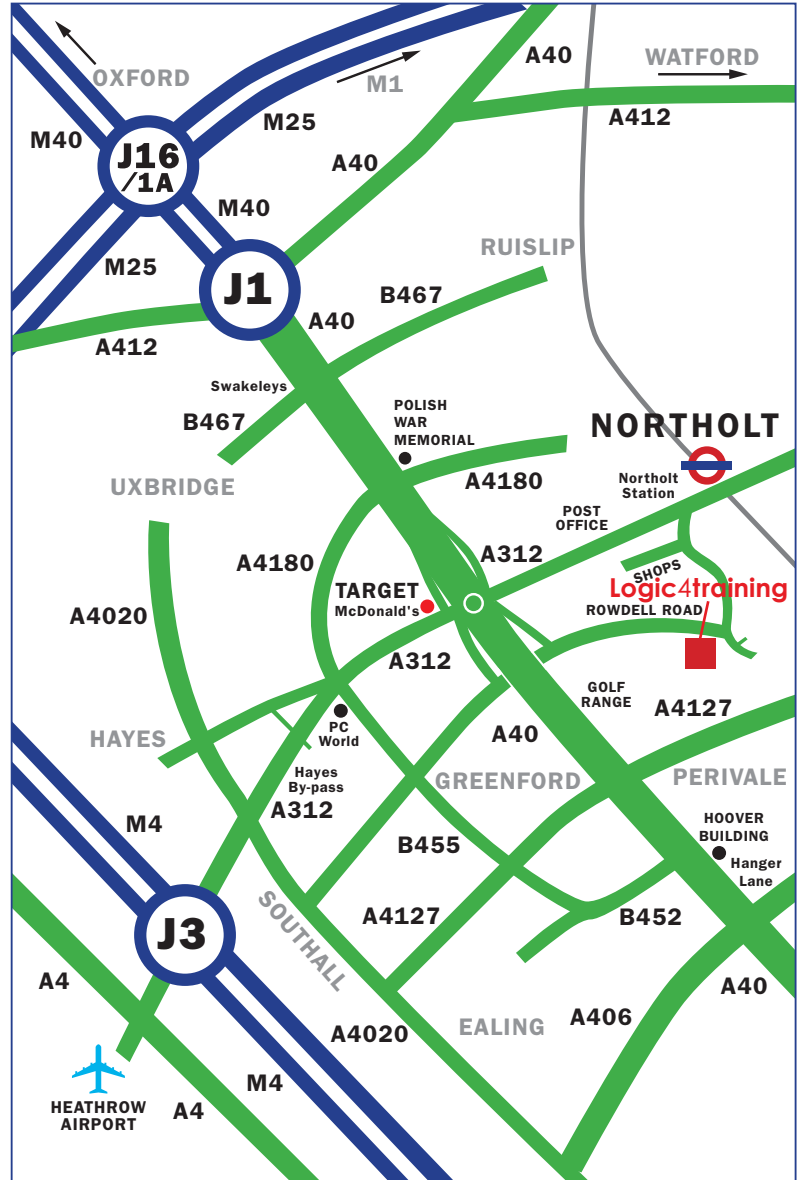

# Directions to Logic4training NORTHOLT TRAINING & ASSESSMENT CENTRE

**Logic4training**

**LONDON WEST CENTRE:** Unit 2, 1 Rowdell Road, Northolt, Middlesex UB5 5QR

**Telephone:** 0845 845 7222 **Facsimile:** 0845 845 7333

## BY TRAIN

Northolt Station (Central line) is a twelve minute walk away. Turn right on exiting the station. Cross over the road at traffic lights and walk down Mandeville Road. Before the green, turn left into Ealing Road, and then immediately bear left into Belvue Road. You will find Rowdell Road is the second road on your right. Our offices are on the left hand side as you enter Rowdell Road, next to the offices of First Network.

## BY CAR - Directions from M40/M25

Leave the M25 at Junction 16/1A in the direction signposted Uxbridge/London. This will take you onto the M40 then directly onto the A40. Keep on the A40 until you reach the Target Roundabout (McDonald's) via slip road, proceed ahead as if going back onto the A40, London bound. Just as you approach the slip road, keep to the left hand lane and follow signs for "Northolt Industrial Estate" & Southall.

## BY CAR - Directions from A40/A312

Approach the Target Roundabout from either the A312 or A40. On reaching the roundabout proceed as if going back onto the A40, London bound. Just as you approach the slip road, keep to the left hand lane and follow signs for "Northolt Industrial Estate" & Southall.