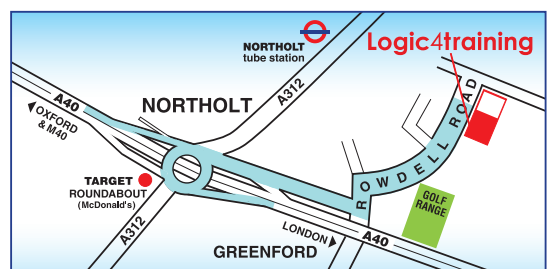

Logic4training Head Office: LONDON WEST: Unit 2, 1 Rowdell Road, Northolt, Middlesex UB5 5QR

Logic4training LONDON EAST: Victoria House, Hemmells, Laindon North, Basildon, Essex SS15 6ED

Logic4training is the trading name of Gas Logic Limited