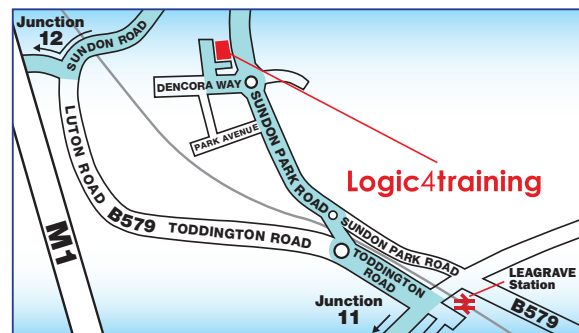

Web: www.logic4training.co.uk **Email:** enquiries@logic4training.co.uk

BY TRAIN or BUS (No.23 from Leagrave Station)

On exiting Leagrave Station bare right. Cross over Grange Avenue into Toddington Road (B579), and continue until you reach roundabout. On reaching roundabout bare right into link road leading onto Sundon Park Road. At roundabout turn left and continue for about half a mile. Dencora Way is the fifth road on your left. On entering Dencora Way take the first right into service road, and **Logic4training** is on your right. 20 minutes walk (Approx). **Bus No.23** will take you along Sundon Park Road from station to Dencora Way.

BY CAR - Directions from M1 South (Junction 11)

On exiting Junction 11, bare right signposted Luton Town Centre. Along the A505 turn first left into Stoney Gate Road, and follow until you reach roundabout. Turn left into Oakley Road until you come to a T-junction. At junction turn right into Grange Avenue and proceed towards Leagrave Station. At the Station, turn left into Toddington Road (B579), and continue until you reach roundabout. On reaching roundabout bare right into link road which will lead you onto Sundon Park Road. At roundabout turn left and continue for about half a mile. Dencora Way is the fifth road on your left. On entering Dencora Way take the first right into service road, and **Logic4training** is on your right .

BY CAR - Directions from M1 North (Junction 12)

On exiting Junction 12, join the A5120, and turn right under the M1 motorway.

Along the A5120 turn left onto the B530, and follow until you reach T-junction. Turn left onto B579 and follow until you reach the M1 (above), at bend turn left into Sundon Road. Follow road until you get to Sundon Park Road which will appear to your right hand side. At junction turn right into Sundon Park Road. Dencora Way is the second road on your right. On entering Dencora Way take the first right into service road, and **Logic4training** is on your right .